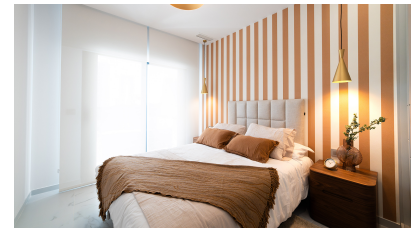

3 bedroom Apartment in Benidorm

Ref: RTM070375

568,000

Property type : Apartment

Swimming pool : Yes

House area : 131 m²

Location : Benidorm

Plot area : 103 m²

Bedrooms : 3

Bathrooms : 2

At Eagle Tower by TM, you can enjoy the sea, golf, and Benidorm lifestyle all in one. Located in a privileged area next to "Las Rejas Golf," just 1 km from Poniente Beach, with excellent communication via both the N-332 and AP7 highways. Eagle Tower by TM will feature a unique tower with a variety of housing options to choose from, including 1, 2, 3, and 4-bedroom apartments, each with a parking space and spacious glass balconies offering greater brightness and views from your home. In addition, the development includes magnificent communal areas spanning 5,400 square meters, with adult and children's pools, 2 Jacuzzis, a playground, equipped gym, paddle tennis court, multi-sport court, green areas, and several bicycle parking zones.